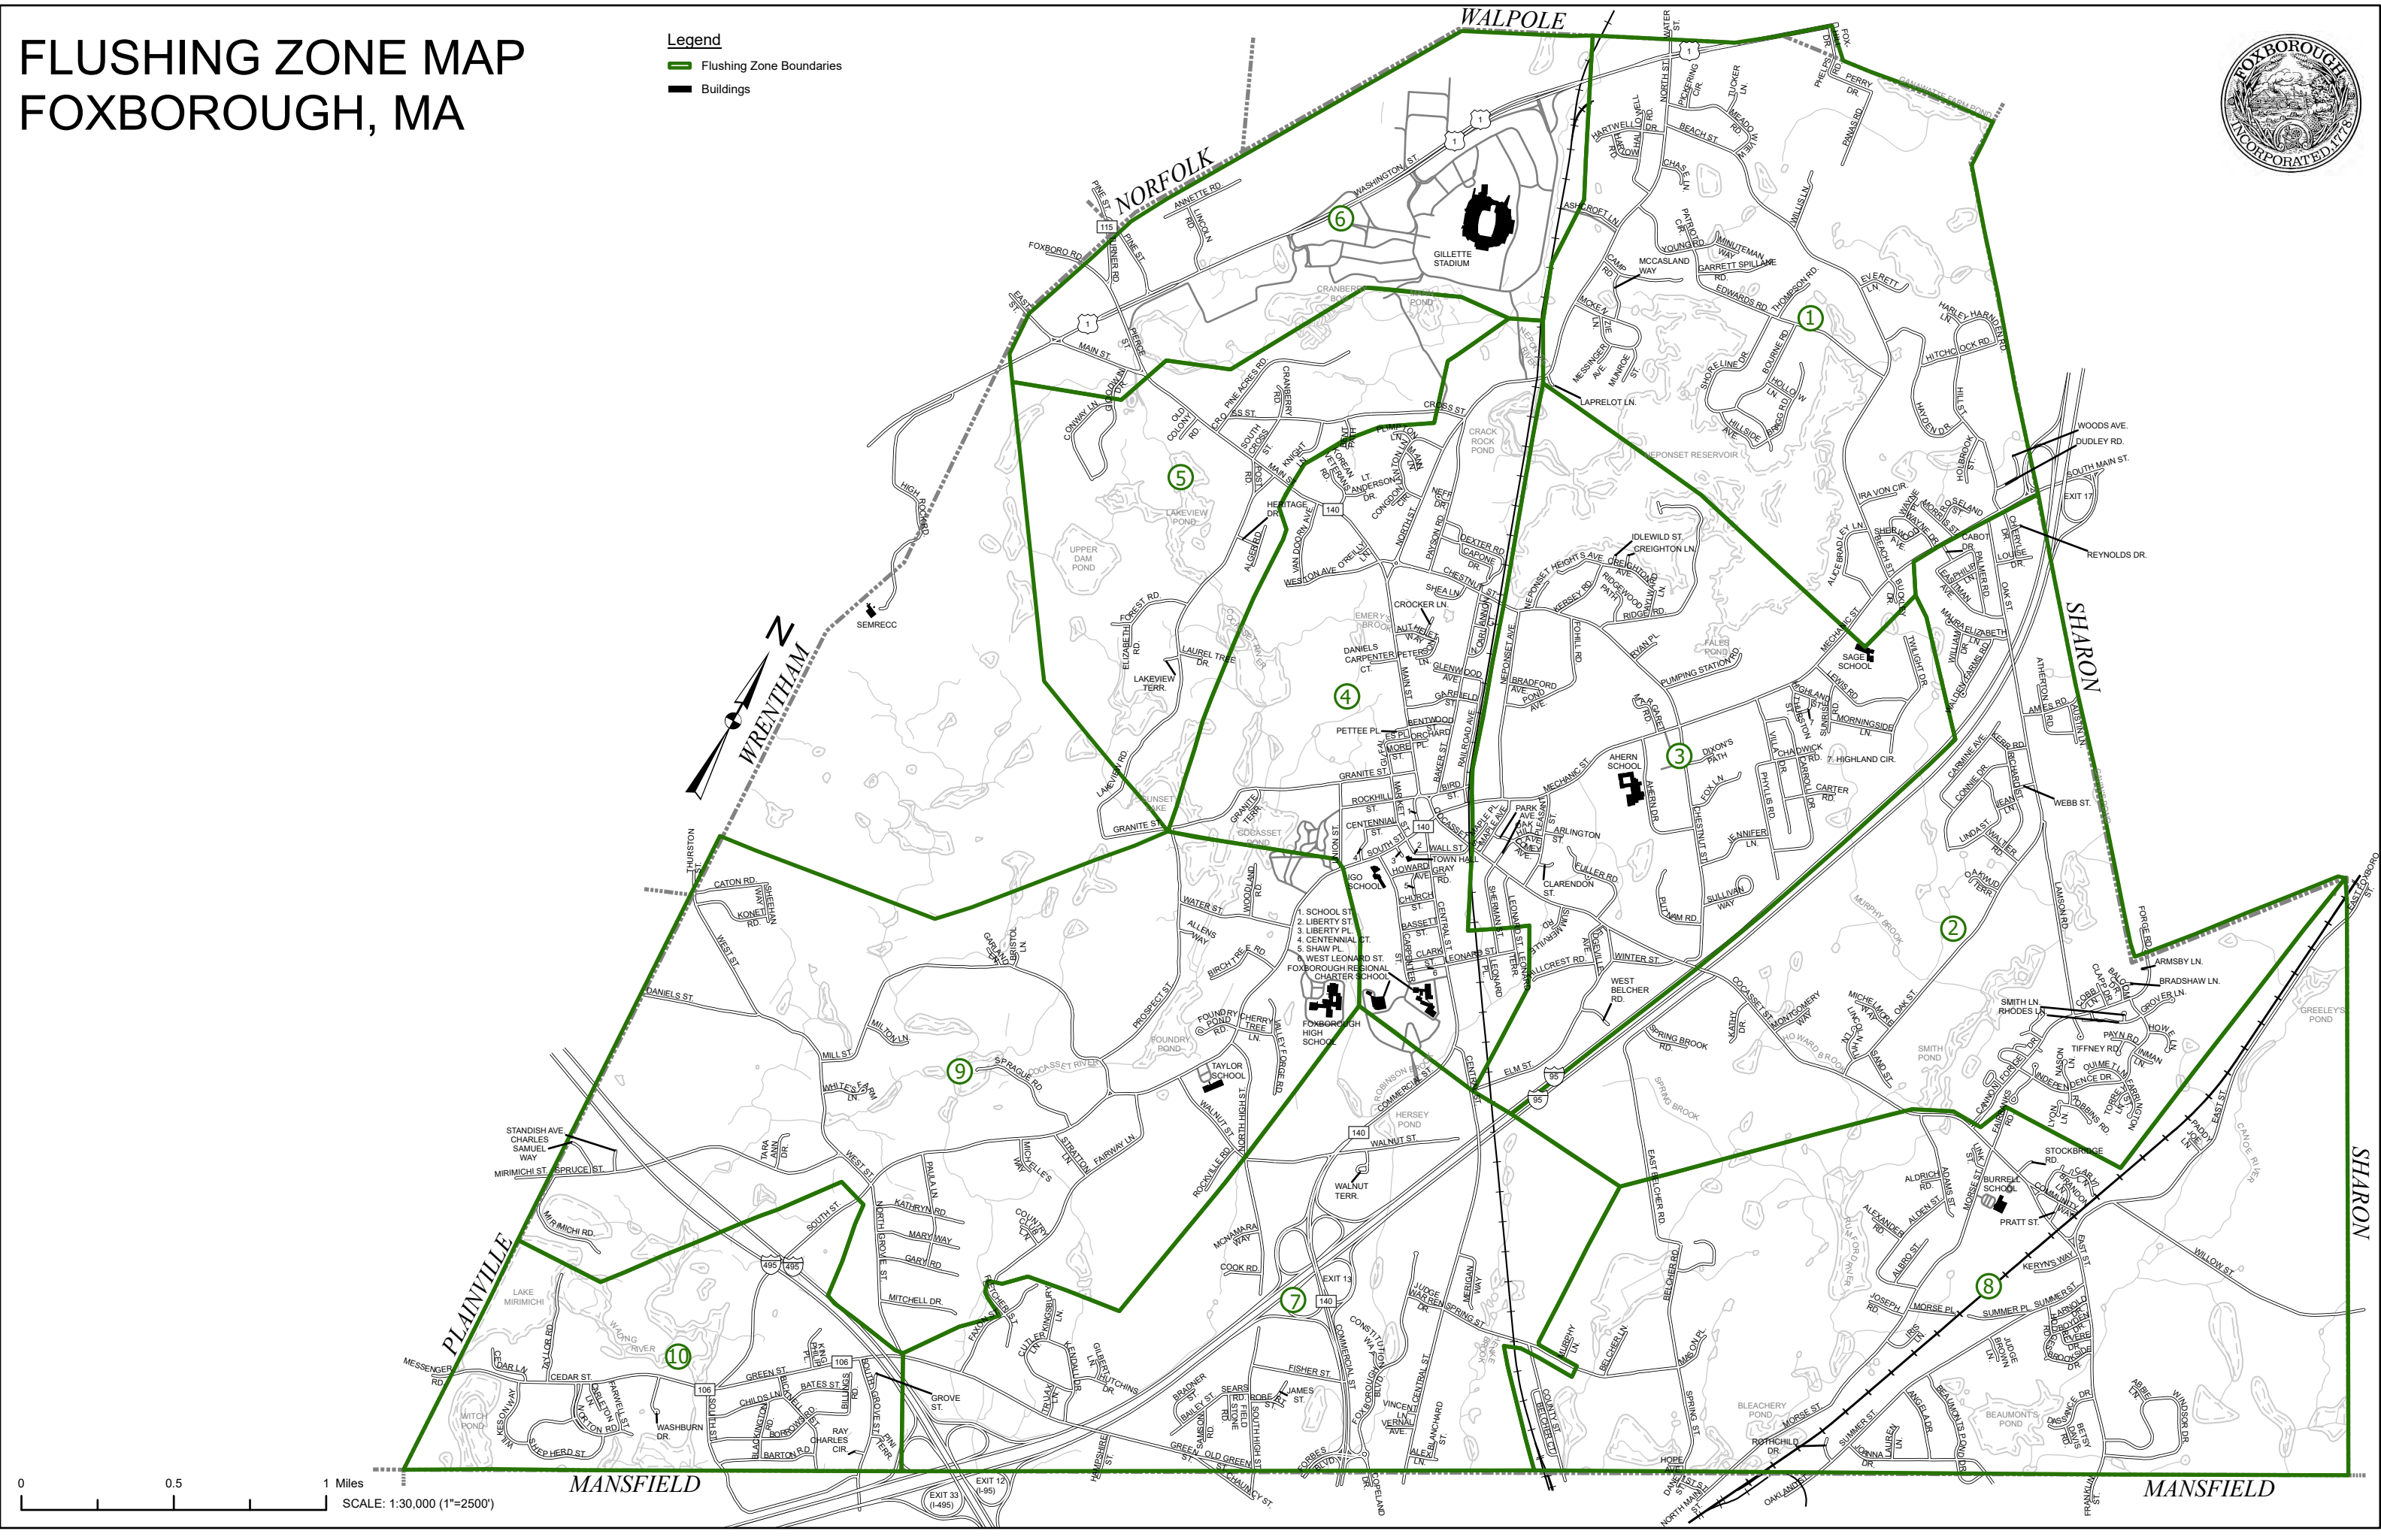

FLUSHING ZONE MAP FOXBOROUGH, MA

- Legend**
- Flushing Zone Boundaries
 - Buildings

0 0.5 1 Miles
SCALE: 1:30,000 (1"=2500')